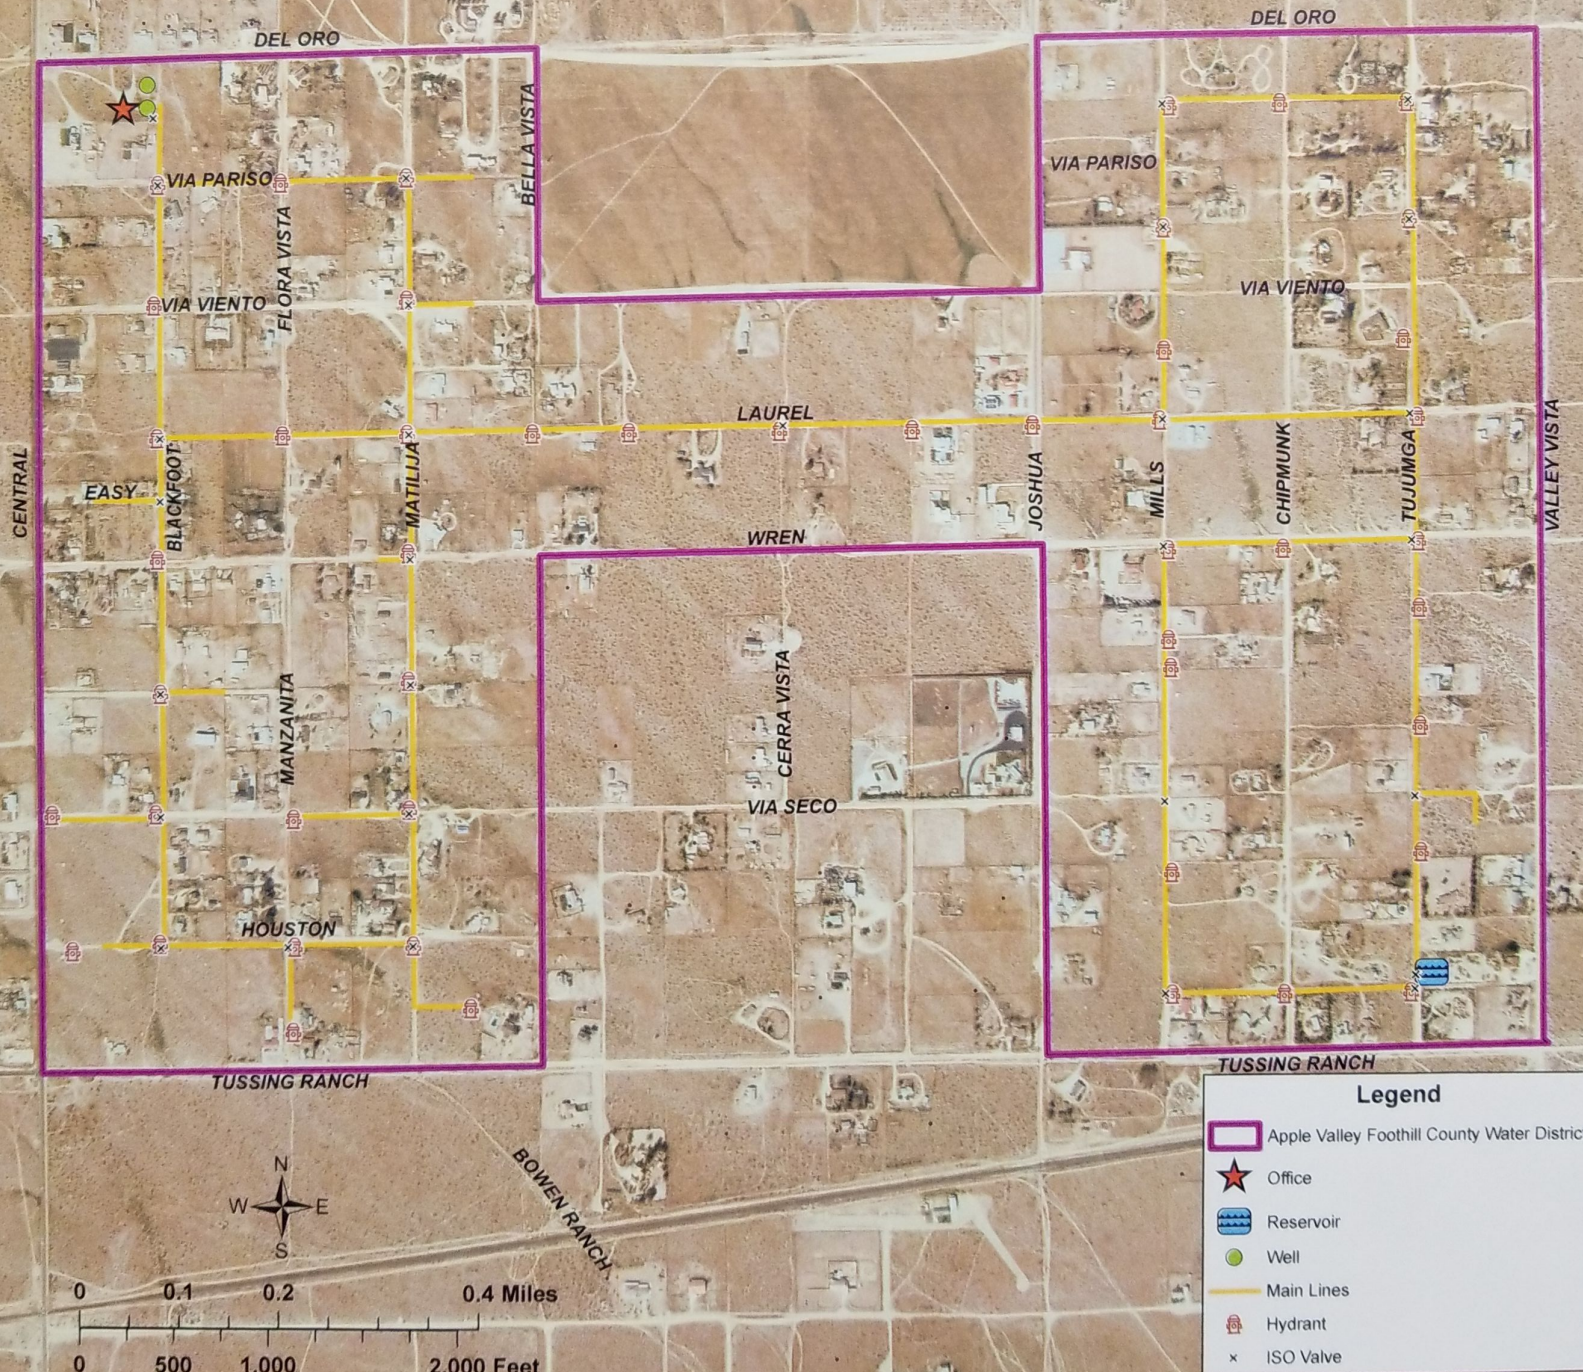

Apple Valley Foothill County Water District

Legend

- Apple Valley Foothill County Water District
- Office
- Reservoir
- Well
- Main Lines
- Hydrant
- ISO Valve